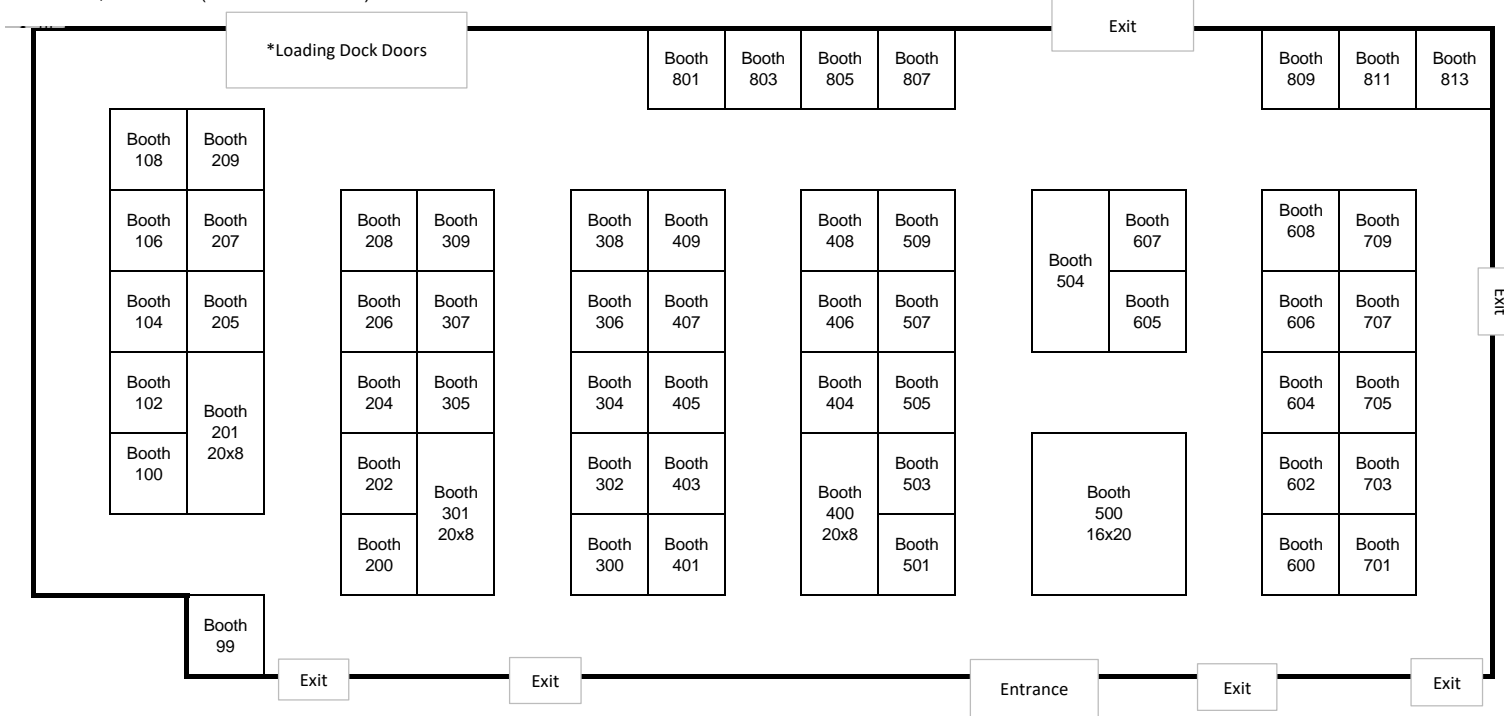

Glass Expo Rocky Mountain™ 2019

January 24-25, 2019
 Hyatt Regency Aurora-Denver
 Aurora, Colorado (suburban Denver)

FLOOR PLAN

(subject to change)

Booths

Booths are 10'W x 8'D

Larger booths are marked with dimensions

Freight Restrictions

*Freight cannot be larger than 8'W x 18'H.

Registration

Current List of Exhibitors

<u>Access Door</u>	Booth #406
<u>Access Hardware Supply</u>	Booth #409
<u>Bohle America</u>	Booth #300
<u>Cline Aluminum Doors, Inc.</u>	Booth #605
<u>Ensinger – Grenloch</u>	Booth #405
<u>Ergo Robotic Solutions</u>	Booth #308
<u>Glass.com® Inc.</u>	Booth #305
<u>GLG Canada Limited</u>	Booth #99
<u>JLM Wholesale, Inc.</u>	Booth #600
<u>KENWA Trading Corporation</u>	Booth #404
<u>Key Media & Research (KMR)</u>	Booth #205
<u>Kuraray America, Inc.</u>	Booth #200
<u>Mappi America Inc.</u>	Booth #608
<u>Mapes Panels, LLC</u>	Booth #604
<u>Morse Industries</u>	Booth #501
<u>SALEM Flat Glass & Mirror</u>	Booth #401
<u>Sika Corporation</u>	Booth #509
<u>Standard Bent Glass Corp.</u>	Booth #408
<u>Technoform Group</u>	Booth #503
<u>Spray-X</u>	Booth #505