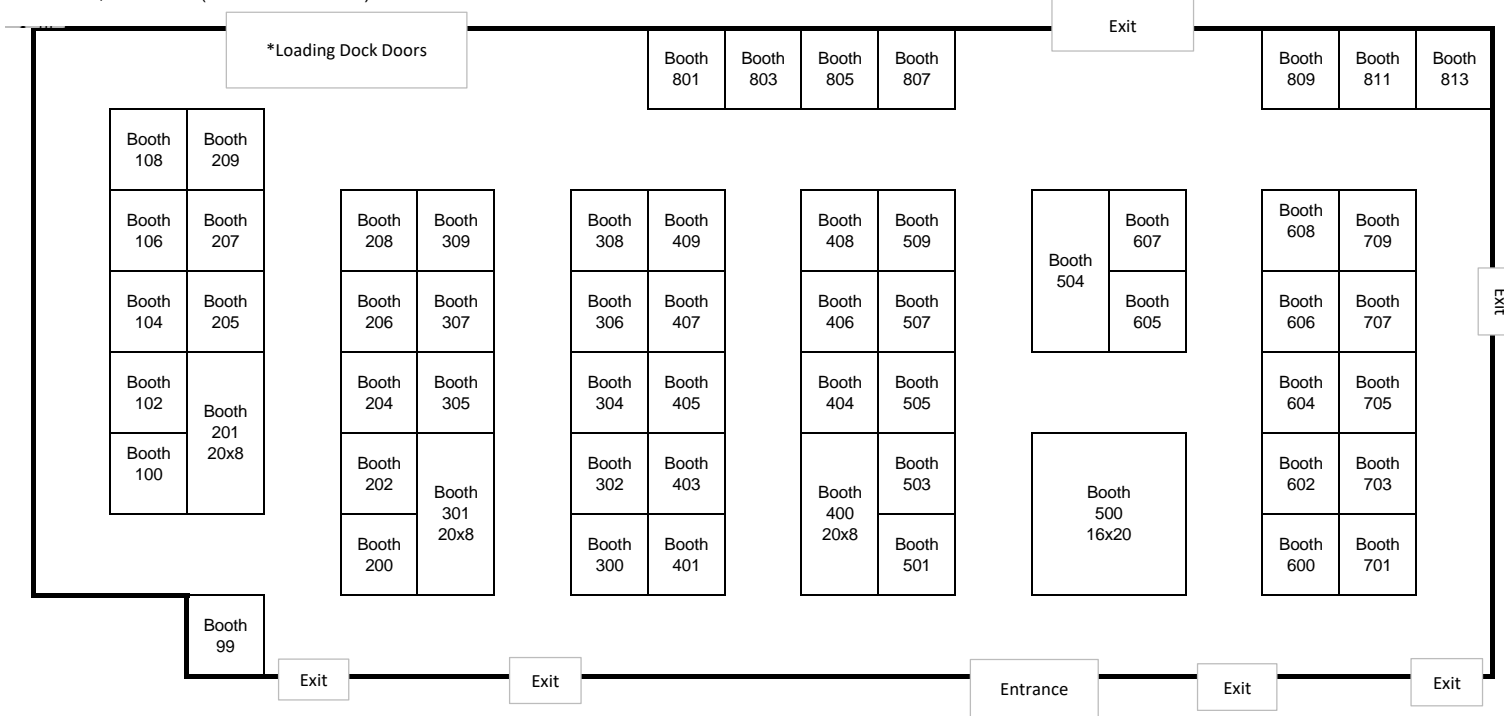

# Glass Expo Rocky Mountain™ 2019

January 24-25, 2019  
 Hyatt Regency Aurora-Denver  
 Aurora, Colorado (suburban Denver)

# FLOOR PLAN

(subject to change)

### Booths

Booths are 10'W x 8'D

Larger booths are marked with dimensions

### Freight Restrictions

\*Freight cannot be larger than 8'W x 18'H.