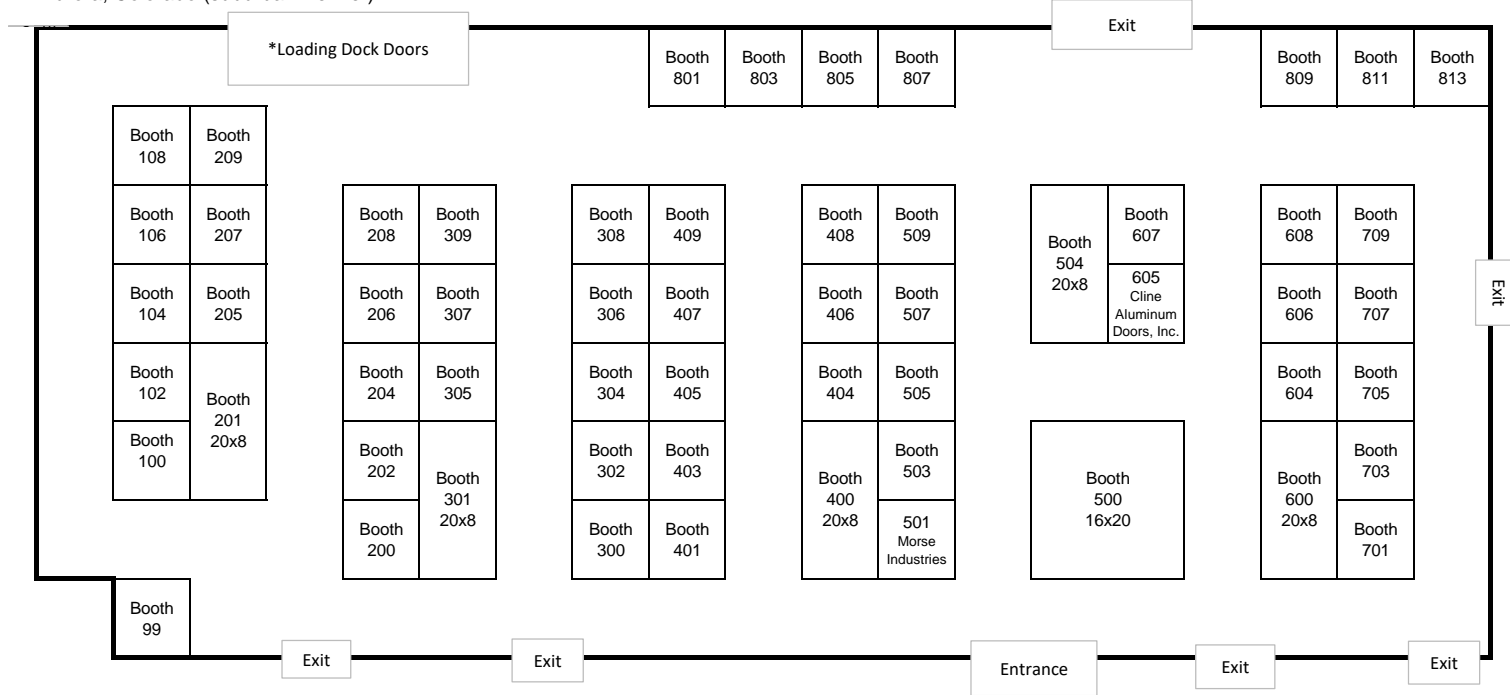

Glass Expo Rocky Mountain™ 2019

January 24-25, 2019
 Hyatt Regency Aurora-Denver
 Aurora, Colorado (suburban Denver)

FLOOR PLAN

(subject to change)

Registration

Booths

Booths are 10'W x 8'D

Larger booths are marked with dimensions

Freight Restrictions

*Freight cannot be larger than 8'W x 18'H.

Glass Expo Rocky Mountain™ '19

Current List of Exhibitors

[Cline Aluminum Doors, Inc.](#)

Booth #605

[Morse Industries](#)

Booth #501