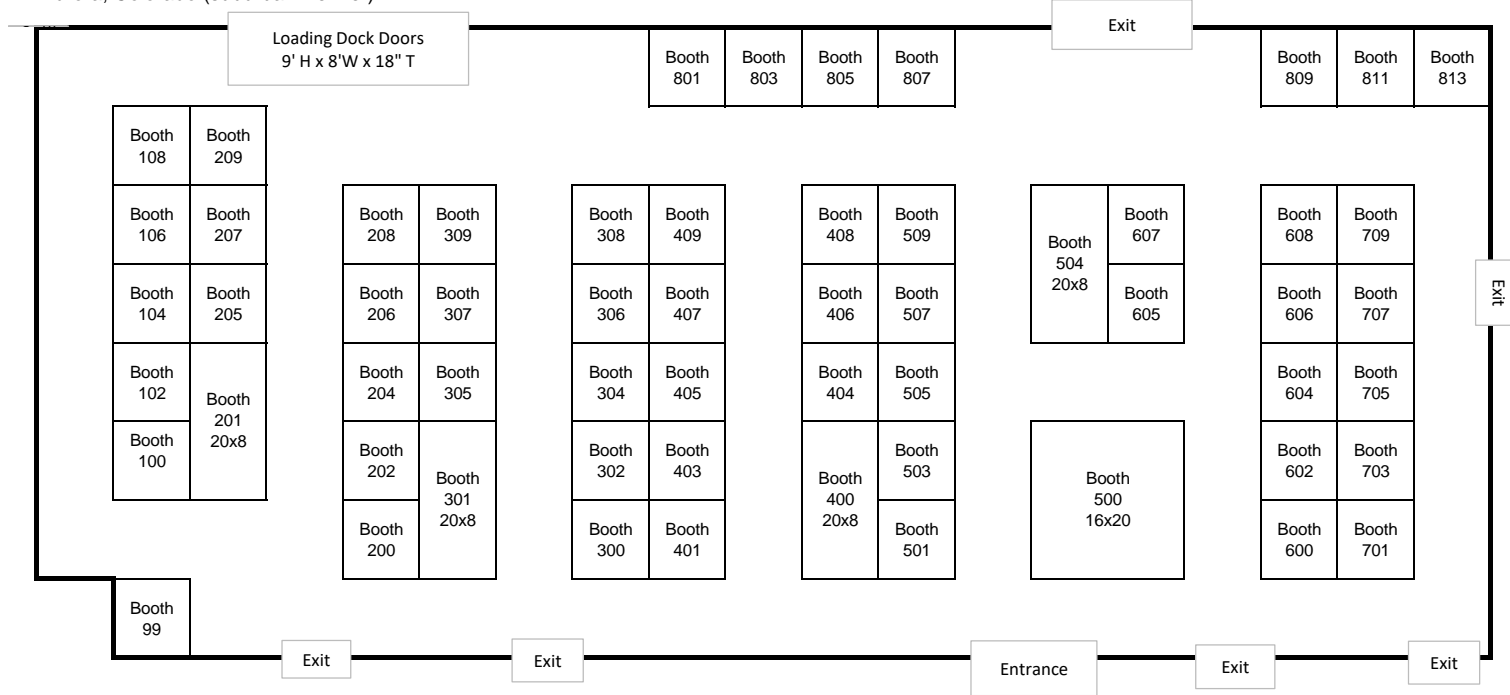

Glass Expo Rocky Mountain™ 2019

January 24-25, 2019
 Hyatt Regency Aurora-Denver
 Aurora, Colorado (suburban Denver)

FLOOR PLAN

(subject to change)

Registration

Booths

Booths are 10'W x 8'D

Larger booths are marked with dimensions

Glass Expo Rocky Mountain™ '19 Current List of Exhibitors

<u>Cline Aluminum Doors, Inc.</u>	Booth #605
<u>Door Control USA, Inc.</u>	Booth #504
<u>Ensinger – Grenloch</u>	Booth #405
<u>Ergo Robotic Solutions</u>	Booth #308
<u>Glass.com® Inc.</u>	Booth #305
<u>JLM Wholesale, Inc.</u>	Booth #300
<u>Key Media & Research (KMR)</u>	Booth #205
<u>Kuraray America, Inc.</u>	Booth #200
<u>Mappi America Inc.</u>	Booth #608
<u>Morse Industries</u>	Booth #501
<u>SALEM Flat Glass & Mirror</u>	Booth #401
<u>Sika Corporation</u>	Booth #509
<u>Standard Bent Glass Corp.</u>	Booth #408
<u>Technoform Group</u>	Booth #503
<u>Spray-X</u>	Booth #505