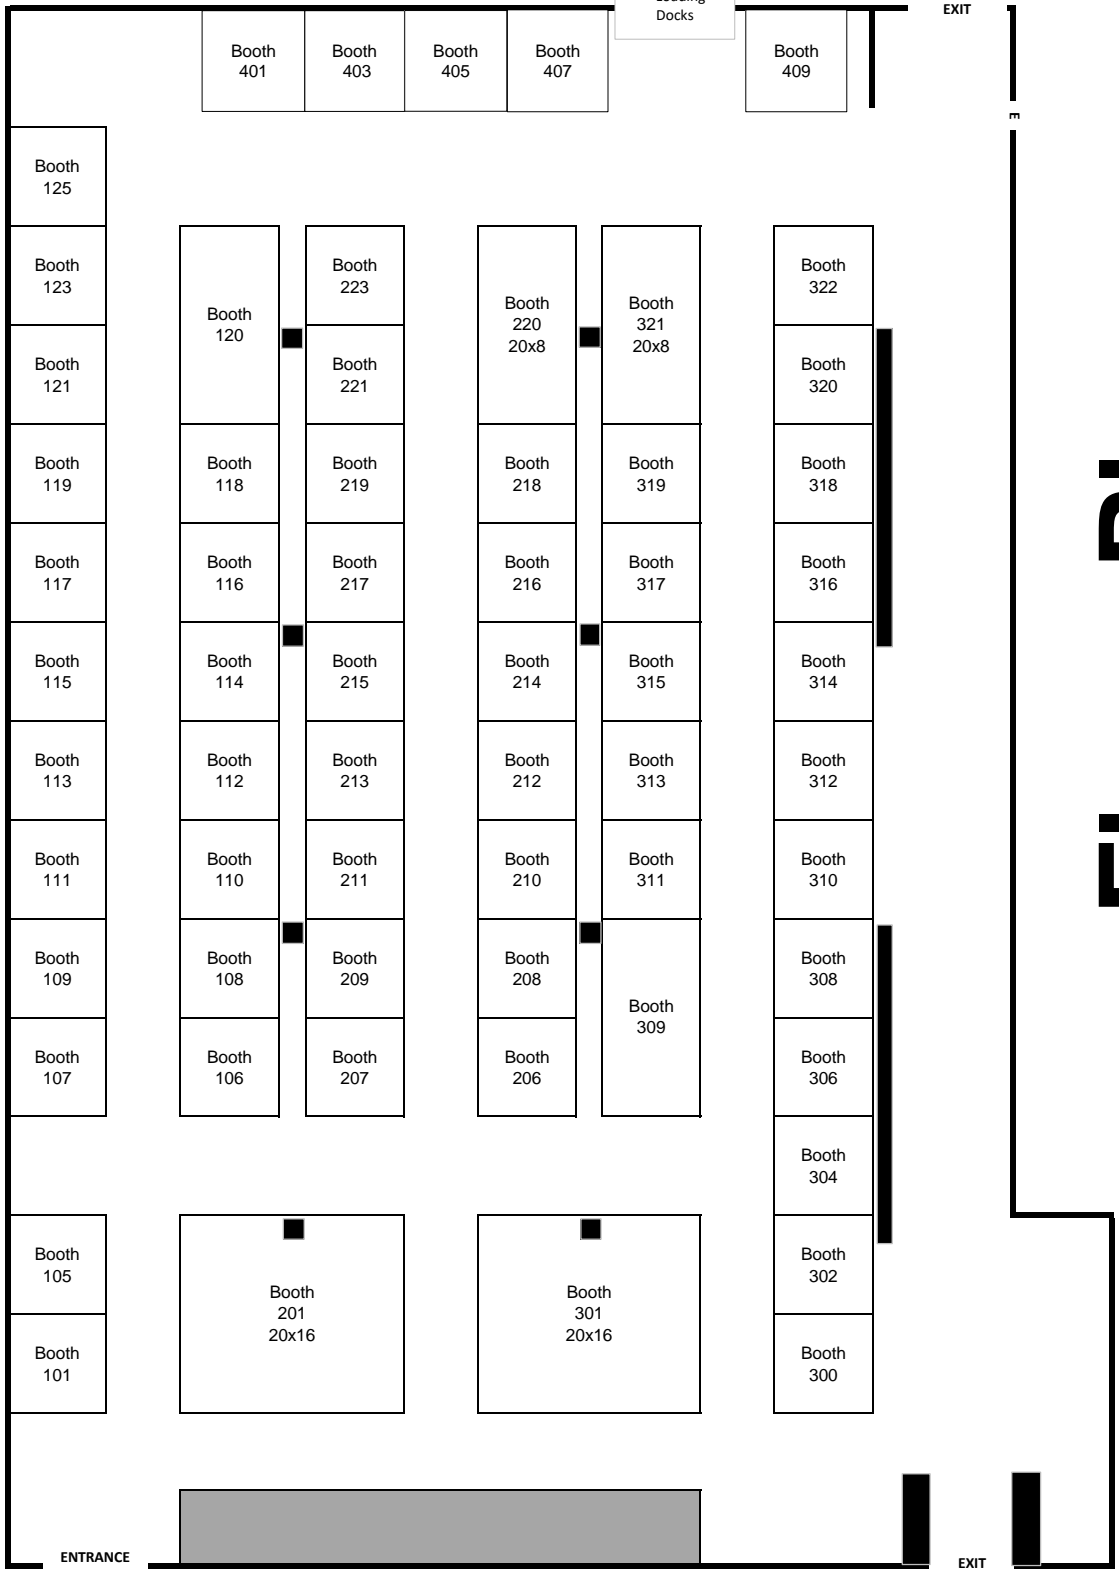

# Glass Expo Midwest 2018

November 8-9, 2018

JW Marriott Indianapolis, Indiana

\* Loading Docks

# Floor Plan

(Subject to change)

Registration

**Booth Space:**

Booths are 10' W x 8' D

Larger booths are marked with dimensions.

■ Pillars    ■ Floor to Ceiling Concrete Wall

**Freight Restrictions:**

\*Freight cannot be larger than 7'W x 22'-11"L x 7'H or weigh more than 16,000 lbs.