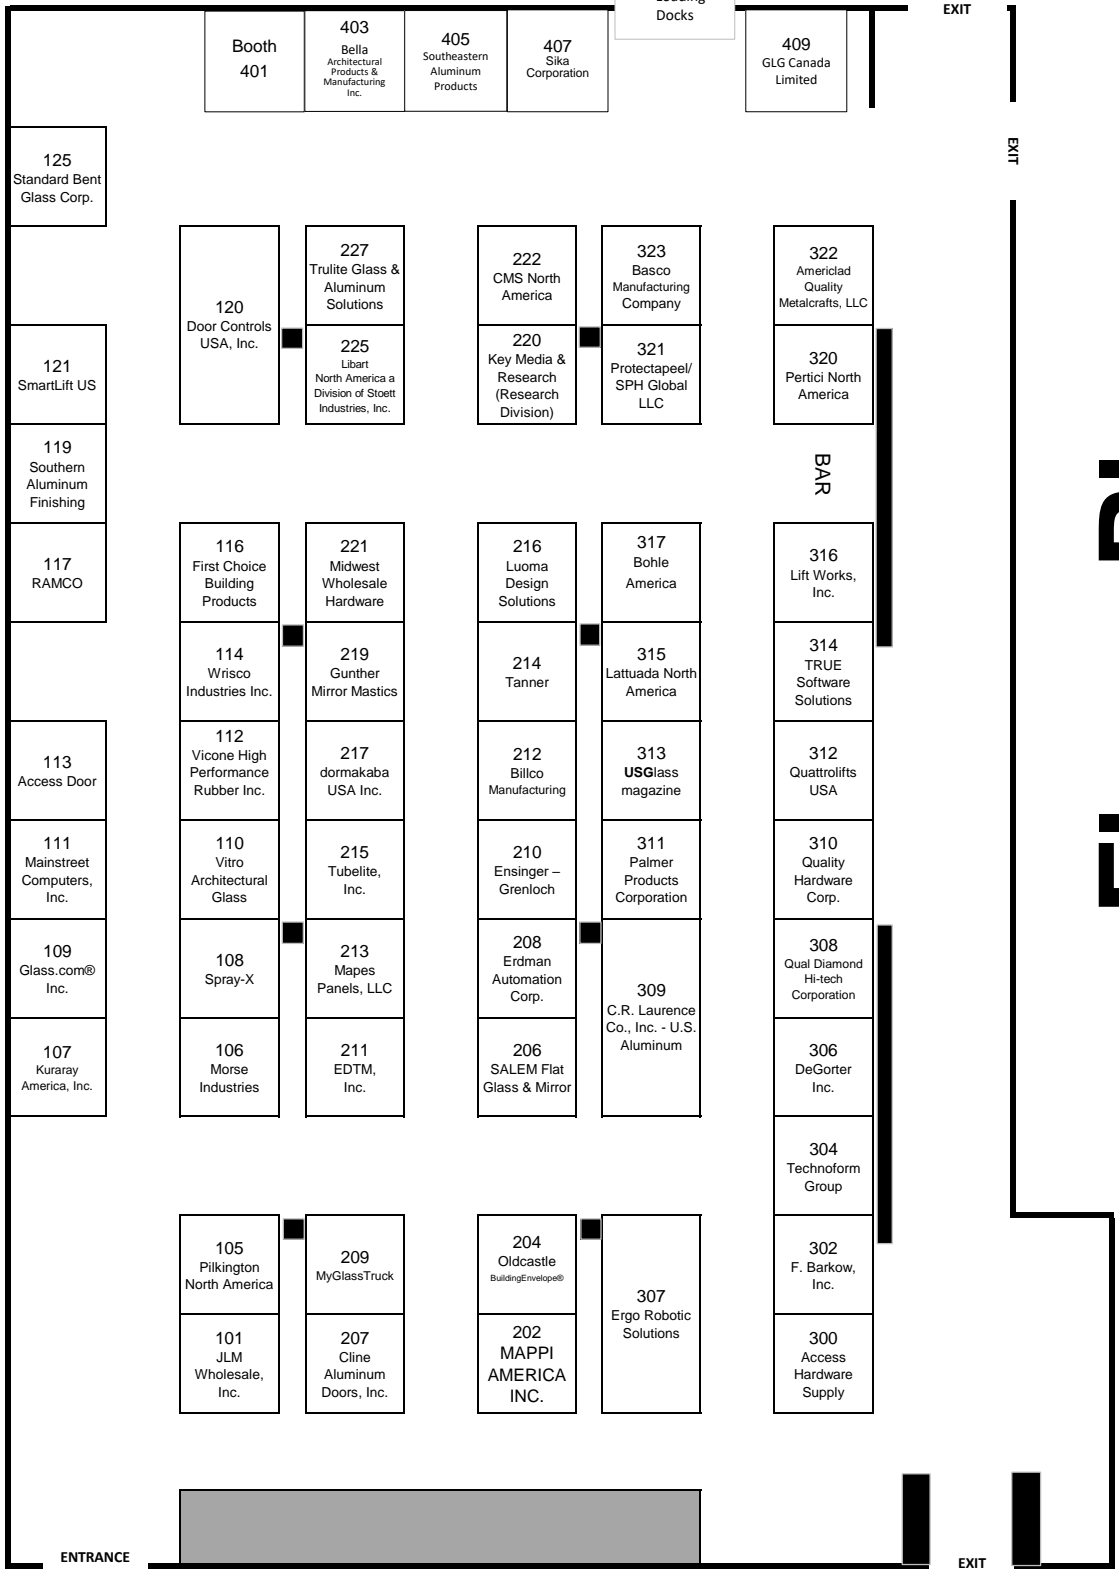

Glass Expo Midwest 2018

November 8-9, 2018

JW Marriott Indianapolis, Indiana

* Loading Docks

Floor Plan

(Subject to change)

Registration

■ Pillars ■ Floor to Ceiling Concrete Wall

Glass Expo Midwest™ '18 Current List of Exhibitors

Access Door	Booth #113	Gunther Mirror Mastics	Booth #219
Access Hardware Supply	Booth #300	JLM Wholesale, Inc.	Booth #101
Americlad Quality Metalcrafts, LLC	Booth #322	Key Media & Research (KMR)	Booth #220
Basco Manufacturing Company	Booth #323	Kuraray America Inc.	Booth #107
Bella Architectural Products Manufacturing Inc.	Booth #403	Lattuada North America	Booth #315
Billco Manufacturing	Booth #212	Libart North America a Division of Stoett Industries, Inc.	Booth #225
Bohle America	Booth #317	Lift Works, Inc.	Booth #316
Cline Aluminum Doors, Inc.	Booth #207	Luoma Design Solutions	Booth #216
CMS North America	Booth #222	Mainstreet Computers, Inc.	Booth #111
C.R. Laurence Co., Inc. - U.S. Aluminum	Booth #309	Mapes Panels LLC	Booth #213
DeGorter, Inc.	Booth #306	MAPPI AMERICA INC.	Booth #202
Door Control USA, Inc.	Booth #120	Midwest Wholesale Hardware	Booth #221
dormakaba USA Inc.	Booth #217	Morse Industries	Booth #106
EDTM, Inc.	Booth #211	MyGlassTruck	Booth #209
Ensinger – Grenloch	Booth #210	Oldcastle BuildingEnvelope®	Booth #204
Erdman Automation Corp.	Booth #208	Palmer Products Corporation	Booth #311
Ergo Robotic Solutions	Booth #307	Pertici North America	Booth #320
F. Barkow, Inc.	Booth #302	Pilkington North America	Booth #105
First Choice Building Products	Booth #116	Protectapeel/SPH Global LLC	Booth #321
Glass.com® Inc.	Booth #109	Qual Diamond Hi-Tech Corporation	Booth #308
GLG Canada Limited	Booth #409	Quality Hardware Corp.	Booth #310