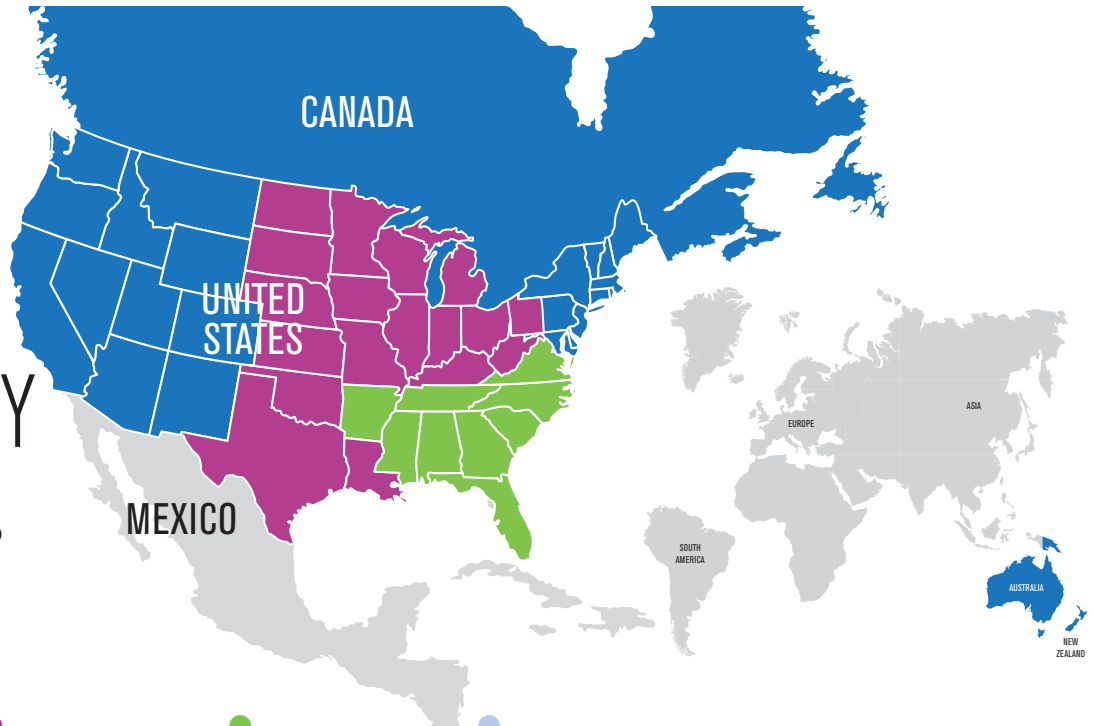

Contacts

KMR SALES MANAGERS BY TERRITORY

Talk to your advertising representative about how to reach industry buyers.

West & Northeast United States, Australia, New Zealand and Canada

Josh Lentz
613 Emory Dr.
Snohomish, WA 98290
Tel: 360/563-4936
Fax: 888/786-8777
jlentz@glass.com

Midwest United States

Lisa Naugle
Associate Publisher
664 N. Peoria St., Suite 1N
Chicago, IL 60642
Tel: 312/850-0899
Fax: 312/277-2912
lnaugle@glass.com

Southeast United States

Scott Rickles
1005 Lee St.
Milton, GA 30004
Tel: 770/331-9562
Fax: 678/679-1626
srickles@glass.com

Europe, Asia and South America

Barry Atkins
238 South Fairfield Ave.
Lombard, IL 60148
540/602-3268
batkins@glass.com

Classifieds and Suppliers Guide

Erin Harris
Tel: 540/602-3250
Fax: 540/720-5687
eharris@glass.com